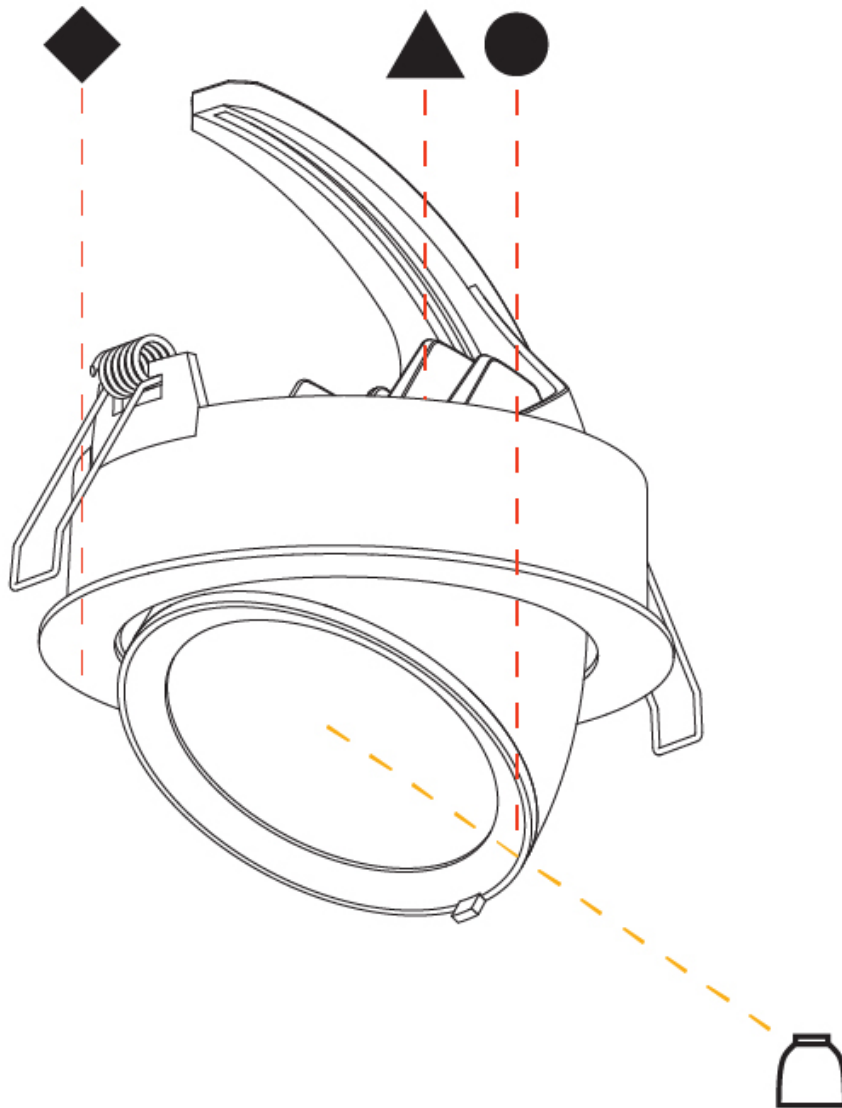

MECHANIQ ROUND EFFICIENCY RECESSED

A35070-

PROJECT	_____
TYPE	_____
SPECIFIER	_____
QUANTITY	_____
DATE	_____

A