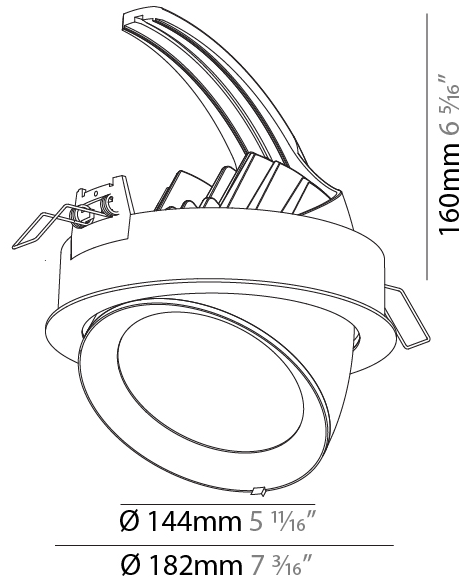

GENERAL

Series: Mechaniq Round Efficiency
Brand: Prolicht
Division: Architectural
Mounting Type: Recessed
Mounting Location: Ceiling
Subcategory: Downlight

PHYSICAL

Shape: Round
Diameter (mm): 182
Diameter (in): 7 3/16
Height (mm): 160
Height (in): 6 5/16
Min. Recessing Depth (mm): 180
Min. Recessing Depth (in): 7 1/16
Weight (kg): 1.198
Weight (lbs): 2.64
Fixture Finish: SSR / BKV / CWI / CRY / HAB / UFT / ITA / RUA / FTG / MYG / LOD / PUS / FRO / FUP / KIA / POP / BLS / SPG / MEY / GOH / GUM / CHC / COM / ABZ / JAG / OBR / MOS / ROR
Fixture Material: Aluminum Die Cast
Cut-out Measurements: 177mm / 6 15/16"

ELECTRICAL

Lamp Type: LED (Zhaga Standard)
Total Output Wattage (W): 26
Dimming: Tri-Mode (Non-Dimming and Phase Dimming (120Vac only) and 0-10V Dimming)
Driver Included: No
Driver Location: Recessed Housing
Driver Type: Constant Current - Universal
Housing: See components
Input Voltage (V): 120 - 277
Constant Current (MA): 700

LED

Number of LEDs: 1
Color Temperature (°K): 2700 / 3000 / 3500 / 4000
Max. Delivered Lumen (lm): 2800 / 2870 / 3019 / 3080
CRI: >90 CRI
Lamp Life (hrs): 50000

OPTICAL

Reflector: 12 / 24 / 40
Adjustability: Rotational 355°; Tilt 45°

RATINGS AND CERTIFICATIONS

Certified By: Certified for North American Standards
IP rating: IP20

177mm 6 15/16"	180mm 7 1/16"	10 | 15mm 3/8" | 9/16"	45°	355°		
A